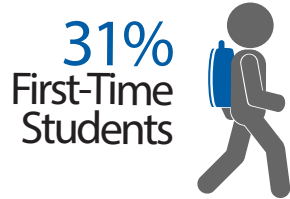

FALL 2020

TCC SOUTHEAST CAMPUS STUDENT PROFILE

Full-time Faculty: 53 Adjunct Faculty: 79

Average Class Size: **14.8**

Numbers based on students who took at least one course at this campus