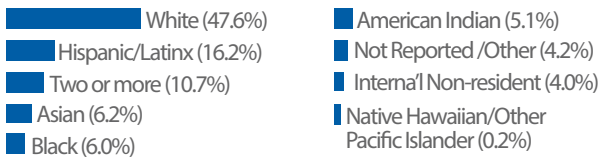

FALL 2020

TCC SOUTHEAST CAMPUS STUDENT PROFILE

Full-time Faculty: 53 Adjunct Faculty: 79

Average Class Size: **14.8**

Numbers based on students who took at least one course at this campus