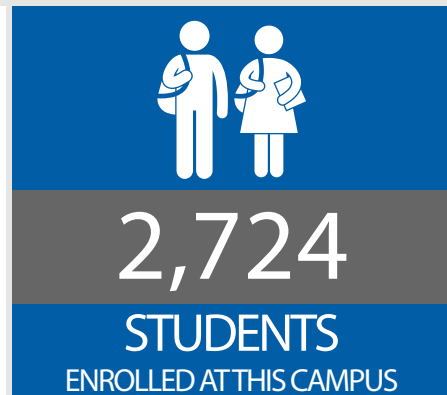

FALL 2020

TCC SOUTHEAST CAMPUS STUDENT PROFILE

Full-time Faculty: 53 Adjunct Faculty: 79

Average Class Size: **14.8**

Numbers based on students who took at least one course at this campus