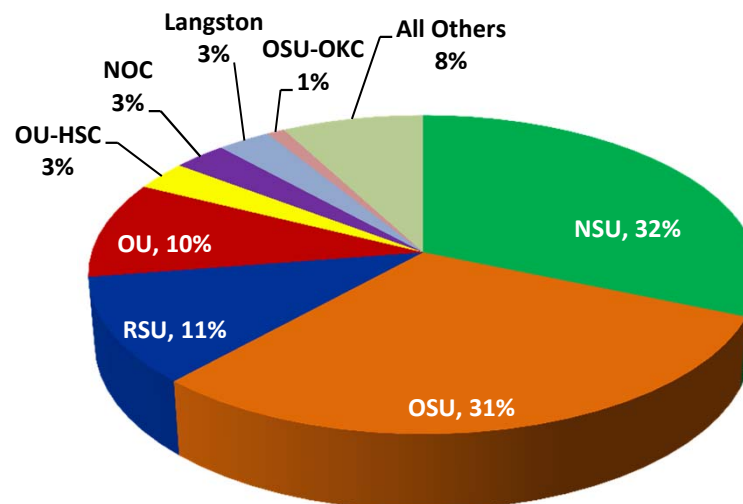

**Tulsa Community College
Student Transfers Within the State of Oklahoma
Academic Years 2002-03 to 2011-12**

Note: Numbers may not sum to 100 due to rounding