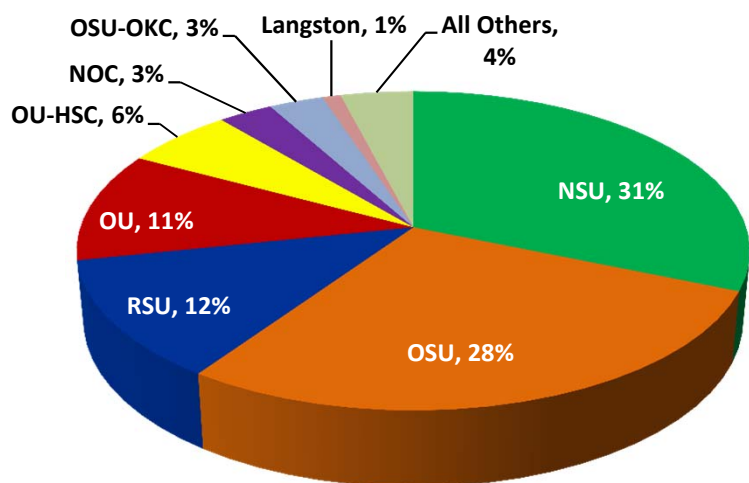

**Tulsa Community College
Student Transfers Within the State of Oklahoma
Academic Year 2011-12**