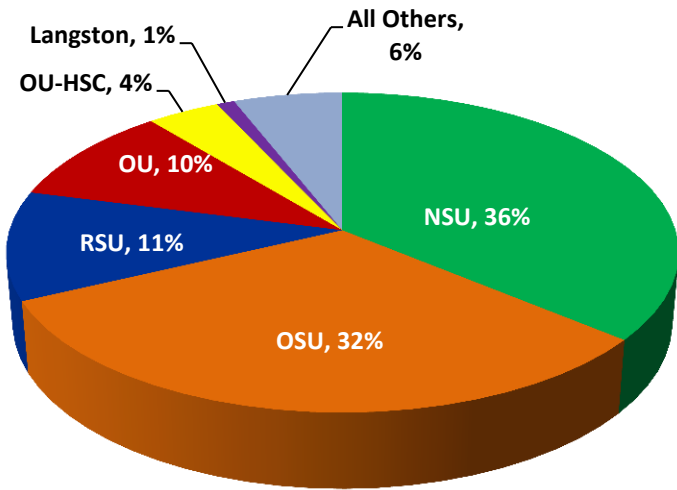

**Tulsa Community College
Student Transfers Within the State of Oklahoma
Academic Year 2010-11**