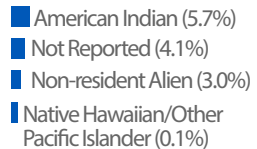

TCC SOUTHEAST CAMPUS
STUDENT PROFILE

Full-Time Faculty: 104 Adjunct Faculty: 262

Average Class Size: **18.7**

6,823

STUDENTS
ENROLLED AT THIS CAMPUS

Numbers based on students who took at least one course at this campus