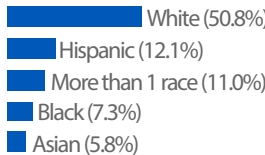

TCC SOUTHEAST CAMPUS
STUDENT PROFILE

Full-Time Faculty: 104 Adjunct Faculty: 262

Average Class Size: **18.7**

6,823

STUDENTS
ENROLLED AT THIS CAMPUS

Numbers based on students who took at least one course at this campus