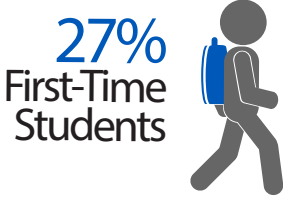

TCC SOUTHEAST CAMPUS
STUDENT PROFILE

Full-Time Faculty: 104 Adjunct Faculty: 262

Average Class Size: **18.7**

6,823

STUDENTS
ENROLLED AT THIS CAMPUS

Numbers based on students who took at least one course at this campus